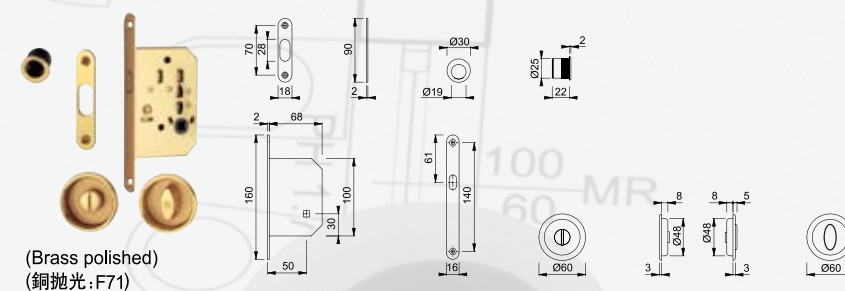

Cycle test of **50,000** operations.
50,000周反復開關測試。

Reliability tests:
牢固度檢測

Door preparation

Brass

Set 1 - M492

Set with round shells 圓型暗拉手套件

Set 3 - M492

Set with key shells 鎖匙套件

Aluminium

Set 1 - 492

Set with round shells 圓型暗拉手套件

Set 3 - 492

Set with key shells 鎖匙套件

Key

... in reference buildings worldwide.
與世界各地項目的成功合作

HOPPE China Ltd. · 香港灣仔譚臣道15號 · 萬利中心16字樓
☎ +852 2866 0866 · 📠 +852 2866 0366 · 📧 info.asia@hoppe.com

The new quality standard for brand-name hardware.
引導品牌五金產品的質量規範。

HCS® components – one set PLC offering

- HOPPE System core with handle set
單體把手
- HOPPE Latch set (bolt and tube, backset 70mm)
鎖舌組件 (鎖舌和套管, 鎖中位 70mm)
or optional 60mm 另需訂購 60mm
- HOPPE Decorative rings Ø75mm for door thickness: 35-45mm
裝飾圈 適用於門厚: 35-45mm
or HOPPE Decorative rings Ø75mm for door thickness: 43-53mm
裝飾圈 適用於門厚: 43-53mm
optional 另需訂購
- HOPPE clip-in components (turn button and cylinder)
嵌入式組件 (旋鈕和鎖芯)
or HOPPE clip-in components (Red-Green indicator for privacy function)
嵌入式組件 (緊急開啓槽-浴室用)
optional 另需訂購
- HOPPE latch tube adapter
套管裝飾片
- Strike plate
鎖片
- HOPPE HCS® installation key
安裝扳手

HCS® can be installed in less than 1 minute

- Insert the HCS® handle.
將 HCS® 把手穿過已打好的孔。
- Install & tighten the latch tube set by HCS® installation key.
安裝鎖舌套管，用 HCS® 扳手旋緊。
- Tighten the decorative ring.
旋緊裝飾圈。
- Insert & tighten the latch bolt by HCS® installation key.
安裝鎖舌並用 HCS® 扳手擰緊。
- Installation of clip-in components.
Once fitted, it can't be removed!
安裝嵌入式組件。一旦安裝，則無法再拆卸下來了！
- That's all!
完成了！