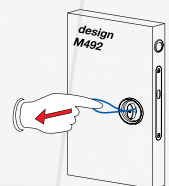

Easy removable & reliable

Simply pull out with a string as illustrated.
如有需要，將繩載入旋鈕處打結，即可將扣手拉出。