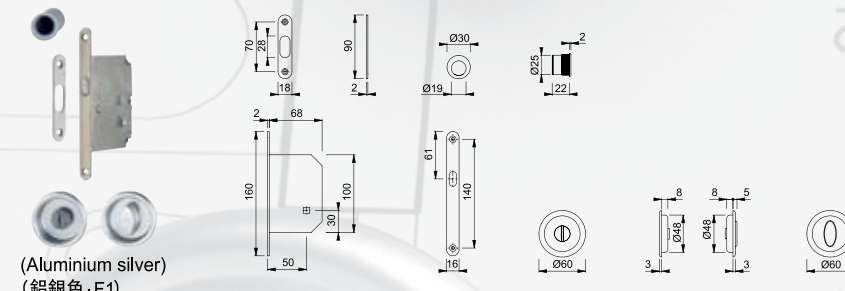

Set 3 - 492

Set with key shells 鎖匙套件