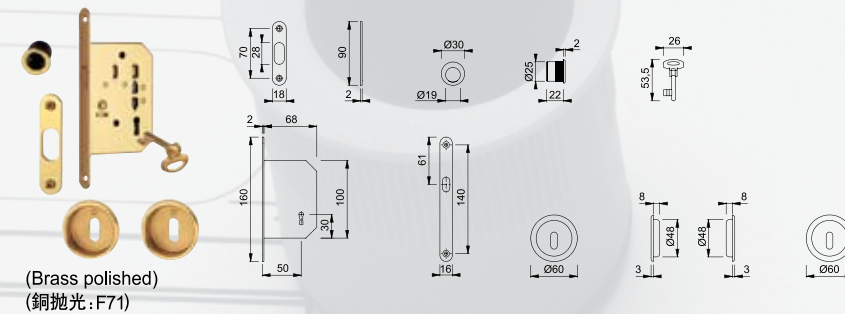

Aluminium

Set 1 - 492

Set with round shells 圓型暗拉手套件