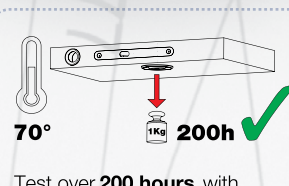

Innovation Technology

- Simple installation
安裝簡便
- Less accessories
簡潔的部件
- High resistance to scratching of the shell's inner surface
經特殊工藝處理的暗拉手內側表面，抗刮傷性更強
- Finger hole and strike plate are included
套裝包含指孔扣手、面板

Easy removable & reliable

Simply pull out with a string as illustrated.
如有需要，將繩載入旋鈕處打結，即可將扣手拉出。

Test over **200 hours** with a load of **1 kg** at a temperature of **70° Celsius**.
在**70°C**環境中，承受**1 kg**載荷條件下，超過**200**小時測試。

HCS® can be installed in less than 1 minute

- Insert the HCS® handle.
將 HCS® 把手穿過已打好的孔。
- Install & tighten the latch tube set by HCS® installation key.
安裝鎖舌套管，用 HCS® 扳手旋緊。
- Tighten the decorative ring.
旋緊裝飾圈。
- Insert & tighten the latch bolt by HCS® installation key.
安裝鎖舌並用 HCS® 扳手擰緊。
- Installation of clip-in components.
Once fitted, it can't be removed!
安裝嵌入式組件。一旦安裝，則無法再拆卸下來了！
- That's all!
完成了！