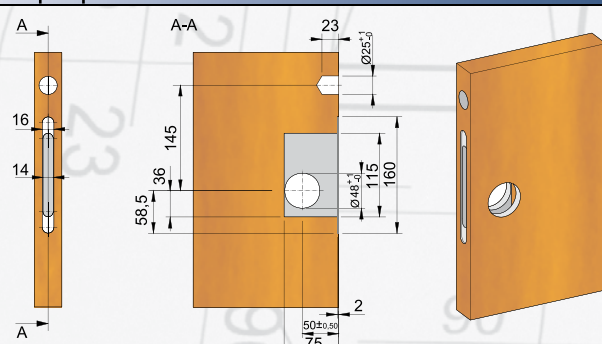

Door preparation