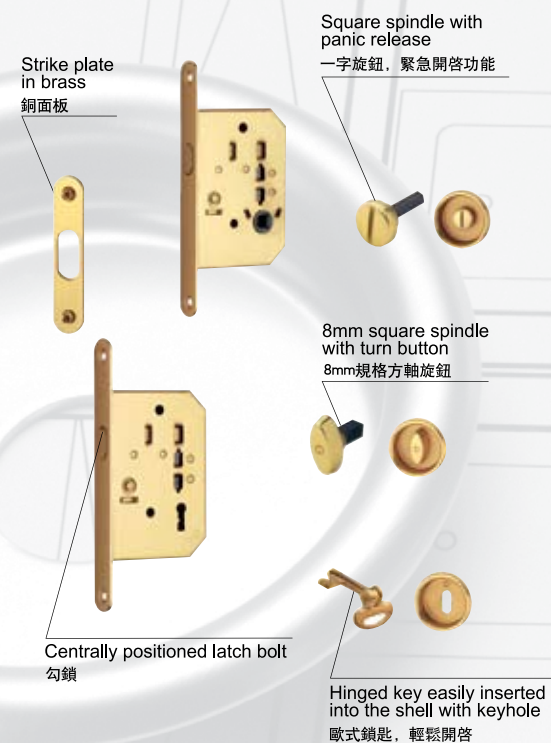

Innovation Technology

- Simple installation
安裝簡便
- Less accessories
簡潔的部件
- High resistance to scratching of the shell's inner surface
經特殊工藝處理的暗拉手內側表面，抗刮傷性更強
- Finger hole and strike plate are included
套裝包含指孔扣手、面板

Easy removable & reliable

Simply pull out with a string as illustrated.
如有需要，將繩載入旋鈕處打結，即可將扣手拉出。

Test over **200 hours** with a load of **1 kg** at a temperature of **70° Celsius**.
在**70°C**環境中，承受**1 kg**載荷條件下，超過**200**小時測試。