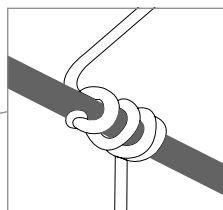

DIMPLE SUSPENSION

design by Pantone/Pavoncello

New Collections 2016/2017 Catalogue page 16

PRODUCT	SIZE	COLOUR	CODE
<p>SUSPENSION PENTA</p> <p>Bulbs E27:</p> <ul style="list-style-type: none"> 5 X 8W LED Filament (max Ø 60mm) or 5 X 7W PAR LED (max Ø 60mm) <p>With: Wrapped cable</p> <p>Made of: Cristalflex® / Stainless Steel</p> <p>Weight: net Kg 3,0 - gross Kg 5,0</p> <p>Package: 14 x 21 x h. 230 cm</p> <p>CE IP 20  </p>		<ul style="list-style-type: none">  SILVER  EMERALD  BLUE  ROSE  ORANGE 	<ul style="list-style-type: none"> DIM91SOS0009S_000 DIM91SOS0009V_000 DIM91SOS0009B_000 DIM91SOS0009P_000 DIM91SOS0009A_000
<p>SUSPENSION TRIO</p> <p>Bulbs E27:</p> <ul style="list-style-type: none"> 3 X 8W LED Filament (max Ø 60mm) or 3 X 7W PAR LED (max Ø 60mm) <p>With: Wrapped cable</p> <p>Made of: Cristalflex® / Stainless Steel</p> <p>Weight: net Kg 2,0 - gross Kg 4,0</p> <p>Package: 14 x 21 x h. 155 cm</p> <p>CE IP 20  </p>		<ul style="list-style-type: none">  SILVER  EMERALD  BLUE  ROSE  ORANGE 	<ul style="list-style-type: none"> DIM91SOS0008S_000 DIM91SOS0008V_000 DIM91SOS0008B_000 DIM91SOS0008P_000 DIM91SOS0008A_000
<p>SUSPENSION</p> <p>Bulbs E27:</p> <ul style="list-style-type: none"> 1 X 8W LED Filament (max Ø 60mm) or 1 X 7W PAR LED (max Ø 60mm) <p>With: Wrapped cable</p> <p>Made of: Cristalflex® / Stainless Steel</p> <p>Weight: net Kg 0,4 - gross Kg 1,0</p> <p>Package: 14 x 14 x h. 47 cm</p> <p>CE IP 20  </p>		<ul style="list-style-type: none">  SILVER  EMERALD  BLUE  ROSE  ORANGE 	<ul style="list-style-type: none"> DIM91SOS0000S_000 DIM91SOS0000V_000 DIM91SOS0000B_000 DIM91SOS0000P_000 DIM91SOS0000A_000

L'altezza dei singoli elementi può essere variata semplicemente avvolgendo il cavo intorno all'asta.

The lamp's height can be changed by simply wrapping the cable around the rod.

DIMPLE FLOOR

design by Pantone/Pavoncello