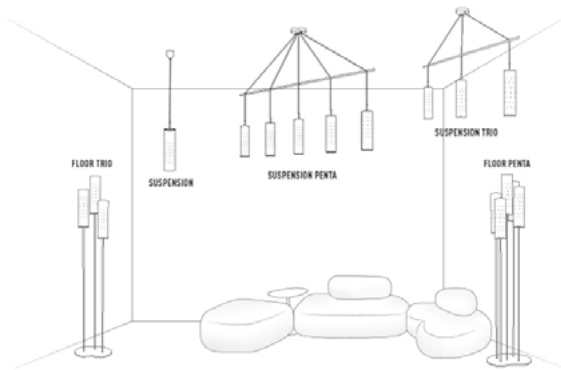

DIMPLE FLOOR

design by Pantone/Pavoncello

New Collections 2016/2017 Catalogue page 16

PRODUCT	SIZE	COLOUR	CODE
FLOOR LAMP PENTA Bulbs E27: 5 X 8W LED Filament (max Ø 60mm) or 5 X 7W PAR LED (max Ø 60mm) With: Dimmer Made of: Cristalflex® / Stainless Steel Weight: net Kg 7,6 - gross Kg 10,5 Package: 45 x 45 x h. 145 cm CE IP 20		- SILVER - EMERALD - BLUE - ROSE - ORANGE	- DIM91PF00009S_000 - DIM91PF00009V_000 - DIM91PF00009B_000 - DIM91PF00009P_000 - DIM91PF00009A_000
FLOOR LAMP TRIO Bulbs E27: 3 X 8W LED Filament (max Ø 60mm) or 3 X 7W PAR LED (max Ø 60mm) With: Dimmer Made of: Cristalflex® / Stainless Steel Weight: net Kg 5,5 - gross Kg 8,5 Package: 40 x 40 x h. 150 cm CE IP 20		- SILVER - EMERALD - BLUE - ROSE - ORANGE	- DIM91PF00008S_000 - DIM91PF00008V_000 - DIM91PF00008B_000 - DIM91PF00008P_000 - DIM91PF00008A_000

DIMPLE ENTIRE COLLECTION