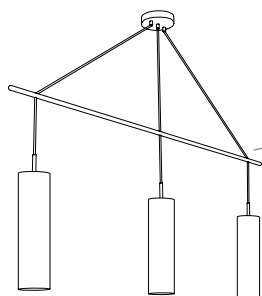

DIMPLE SUSPENSION

design by Pantone/Pavoncello

New Collections 2016/2017 Catalogue page 16

PRODUCT	SIZE	COLOUR	CODE
<p>SUSPENSION PENTA</p> <p>Bulbs E27:</p> <ul style="list-style-type: none"> 5 X 8W LED Filament (max Ø 60mm) or 5 X 7W PAR LED (max Ø 60mm) <p>With: Wrapped cable</p> <p>Made of: Cristalflex® / Stainless Steel</p> <p>Weight: net Kg 3,0 - gross Kg 5,0</p> <p>Package: 14 x 21 x h. 230 cm</p> <p>CE IP 20  </p>		<ul style="list-style-type: none">  SILVER  EMERALD  BLUE  ROSE  ORANGE 	<ul style="list-style-type: none"> DIM91SOS0009S_000 DIM91SOS0009V_000 DIM91SOS0009B_000 DIM91SOS0009P_000 DIM91SOS0009A_000
<p>SUSPENSION TRIO</p> <p>Bulbs E27:</p> <ul style="list-style-type: none"> 3 X 8W LED Filament (max Ø 60mm) or 3 X 7W PAR LED (max Ø 60mm) <p>With: Wrapped cable</p> <p>Made of: Cristalflex® / Stainless Steel</p> <p>Weight: net Kg 2,0 - gross Kg 4,0</p> <p>Package: 14 x 21 x h. 155 cm</p> <p>CE IP 20  </p>		<ul style="list-style-type: none">  SILVER  EMERALD  BLUE  ROSE  ORANGE 	<ul style="list-style-type: none"> DIM91SOS0008S_000 DIM91SOS0008V_000 DIM91SOS0008B_000 DIM91SOS0008P_000 DIM91SOS0008A_000
<p>SUSPENSION</p> <p>Bulbs E27:</p> <ul style="list-style-type: none"> 1 X 8W LED Filament (max Ø 60mm) or 1 X 7W PAR LED (max Ø 60mm) <p>With: Wrapped cable</p> <p>Made of: Cristalflex® / Stainless Steel</p> <p>Weight: net Kg 0,4 - gross Kg 1,0</p> <p>Package: 14 x 14 x h. 47 cm</p> <p>CE IP 20  </p>		<ul style="list-style-type: none">  SILVER  EMERALD  BLUE  ROSE  ORANGE 	<ul style="list-style-type: none"> DIM91SOS0000S_000 DIM91SOS0000V_000 DIM91SOS0000B_000 DIM91SOS0000P_000 DIM91SOS0000A_000

L'altezza dei singoli elementi può essere variata semplicemente avvolgendo il cavo intorno all'asta.

The lamp's height can be changed by simply wrapping the cable around the rod.

DIMPLE FLOOR

design by Pantone/Pavoncello