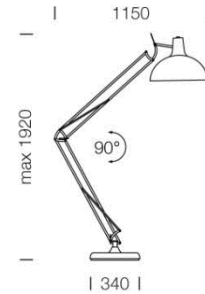

Project :

Sale :

ITEMCODE	: BALANCE CLASSIC/FL-12002
SERIES	: BALANCE
BRAND	: LAMPTITUDE INTERNATIONAL
LAMP TYPE	: INCANDESCENT OR LED
LAMP BASE	: E27 1*MAX 40W
DESCRIPTION	: PORTABLE DECORATIVE LAMP
INSTALLATION	: STANDING
MATERIAL	: METAL
COLOR	: BLACK/WHITE
CONTROL GEAR	: N/A
REFLECTOR	: N/A

Address line