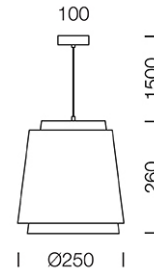

PROJECT : _____

SALE : _____

Lampitude®
TURN ON YOUR ATTITUDE

Product

Dimension

Specification

ITEM CODE	:	MITRO-P-CM
SERIES	:	MITRO
BRAND	:	LAMPTITUDE
LAMP TYPE	:	INCANDESCENT OR LED
LAMP BASE	:	1*E27 MAX 60W
DESCRIPTION	:	PENDANT LAMP
INSTALLATION	:	SURFACE MOUNTED BASE
MATERIAL	:	POWDER COATED ALUMINUM, OPAL GLASS
COLOR	:	CREAM, WHITE
CONTROL GEAR	:	N/A
REFLECTOR	:	N/A