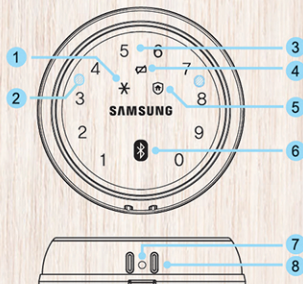

#### 火災警報 Fire Warning

當門鎖檢測到屋內的溫度異常地高，此模式會隨著警報聲響啟動，門鎖亦會自動解鎖，助您儘快撤離現場。

This mode is activated, by the sound of an alarm when it detects abnormally high temperatures inside your house. Helping you recognize the risk of fire and unlocking itself helping you evacuate.

## 規格 Specification

- 1 完成輸入 / 靜音模式按鈕  
Entry Complete / Silent Mode Switch Button
- 2 近距離感應器 Proximity Sensor
- 3 數字鍵盤 Number Pad
- 4 低電量顯示 Battery Replacement Time Alert
- 5 外出防盜設置 Away Security Setup
- 6 感應卡讀頭 Card Reader
- 7 重置鍵 Reset Switch
- 8 緊急電源接口 External Power Contact Port