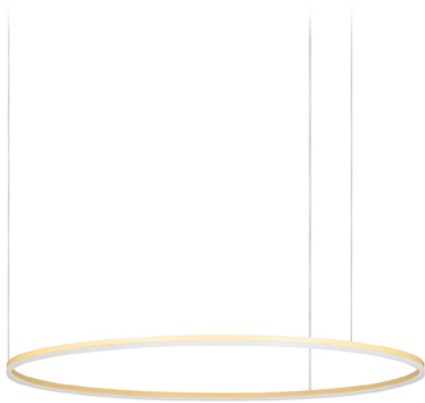

PROJECT : _____

SALE : _____

Lamptitude[®]
TURN ON YOUR ATTITUDE

Product

Dimension

Specification

ITEM CODE	:	GATURN-100
SERIES	:	GATURN
BRAND	:	LAMPTITUDE
LAMP TYPE	:	LED
LAMP BASE	:	LED HI POWER-COB 66W
DESCRIPTION	:	PENDANT LAMP
INSTALLATION	:	SURFACE MOUNTED BASE
MATERIAL	:	POWDER COATED DIE-CAST ALUMINIUM, FROST ACRILIC
COLOR	:	BRASS
CONTROL GEAR	:	LED DRIVER
REFLECTOR	:	N/A