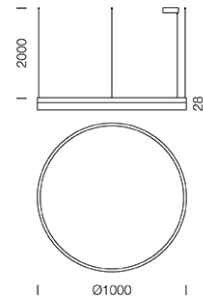

PROJECT : _____

SALE : _____

Lamptitude[®]
TURN ON YOUR ATTITUDE

Product

Dimension

Specification

ITEM CODE	:	GATURN-100
SERIES	:	GATURN
BRAND	:	LAMPTITUDE
LAMP TYPE	:	LED
LAMP BASE	:	LED HI POWER-COB 66W
DESCRIPTION	:	PENDANT LAMP
INSTALLATION	:	SURFACE MOUNTED BASE
MATERIAL	:	POWDER COATED DIE-CAST ALUMINIUM, FROST ACRILIC
COLOR	:	BRASS
CONTROL GEAR	:	LED DRIVER
REFLECTOR	:	N/A